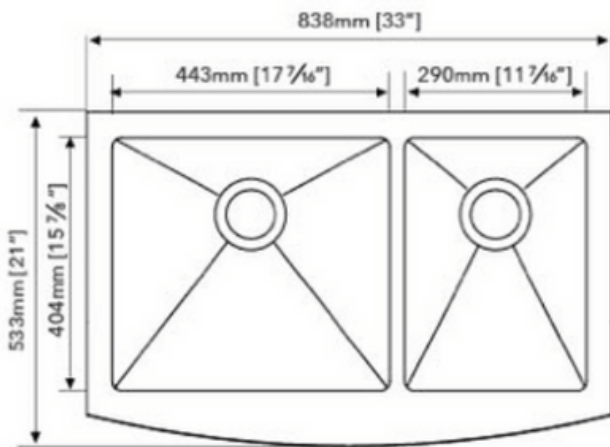

STAINLESS STEEL SINK

SPECIAL ORDER

MODEL: SS-111-20-3321A2

DEPTH	GAUGE
10"	16

- Farmhouse 10 Degree Radius Dual Bowl Sink
- Dimensions: 33"x21"
- Material: SS304
- Finish: Brushed

Undercoated and Sound Pads

3-1/2" Drain Opening

Supplied with Fasteners

cUPC Certified

Disclaimer: Nerval makes every effort to provide accurate specification data. However, specification may change without notice. Please visit nerval website to see Nerval's terms and conditions.